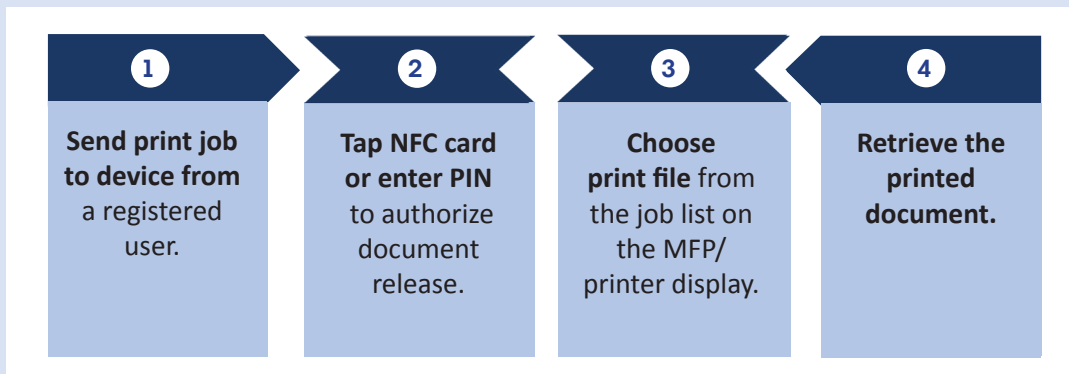

PRINT SOLUTIONS

Secure Printing

SOLUTIONS & SERVICES PORTFOLIO

	Secure Print	Secure Print+	Cloud Secure Print	Active Directory Print Release	Kofax ControlSuite	PaperCut MF	nndPrint 360
Secure Job Release	✓	✓	✓	✓	✓	✓	✓
Authorization Method¹	PIN	NFC / PIN (associated with login user name)	PIN	Active Directory sign-in information	NFC / HID³ / PIN / Active Directory sign-in information	NFC / HID³ / PIN	NFC / HID³ / PIN
Rules Based Printing					✓	✓	✓
Displays Job List		✓			✓	✓	✓
Job Storage Location	Device	Device	Brother Cloud (encrypted)	Server / Cloud	Server / Cloud	Server / Cloud	Server / Cloud
Mobile Print Location			✓		✓	✓	✓
Availability	Built-in Solution	Brother Value Service MSRP: $149.99 | SKU: BRSP	Built-in Solution	Built-in Solution	Integrated Partner³	Integrated Partner³	Integrated Partner³

Secure Print+

Simple on-demand printing

Secure Print+ offers a secured printing environment via an easy user profile setup, and management using Secure Function Lock. This is a cost-effective solution that does not require a server network or print management middleware.

Sensitive documents are printed only when the assigned users on the device are ready to release them. Multiple layers of authentication include print job release via NFC card for devices with an integrated NFC card reader¹, as well as PIN authentication.

¹ Not compatible with all NFC formats. For a list of compatible NFC formats, see manufacturer's specifications.

² Requires Internet connection.

³ Requires additional purchase.