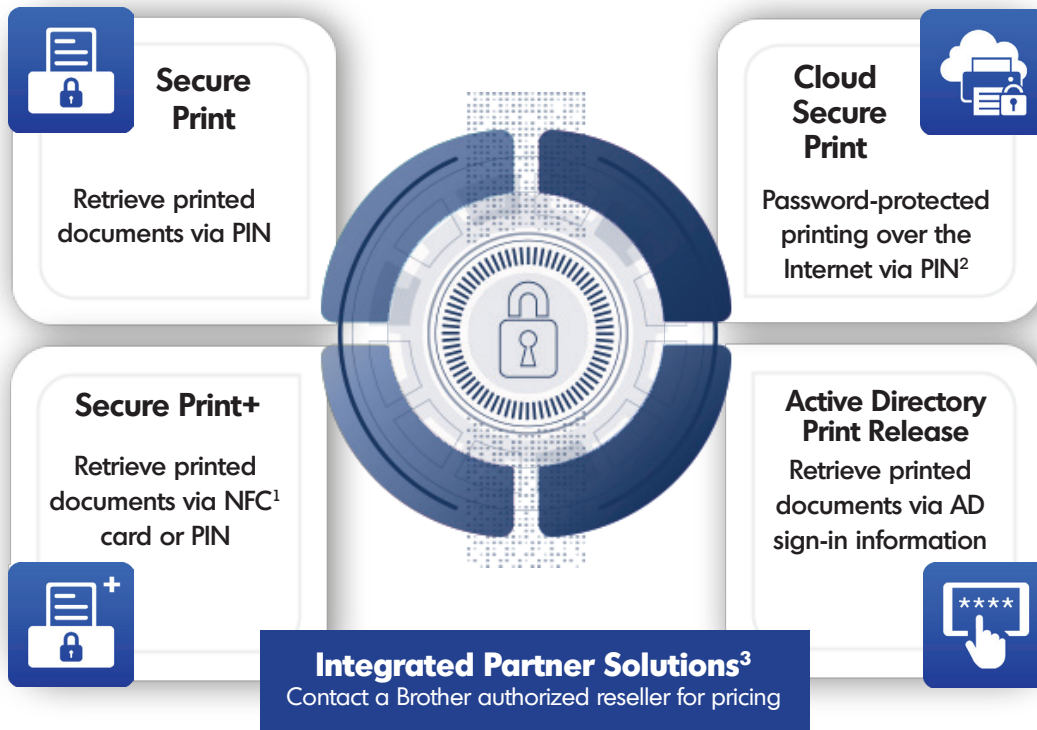

PRINT SOLUTIONS

Secure Printing

SOLUTIONS
& SERVICES
PORTFOLIO

Safeguarding printed documents is a critical requirement. Brother printers and MFPs offer secure printing solutions that address these needs. Help protect confidential or sensitive documents while meeting document-handling guidelines and regulations.

Secure printing solutions are ideal for environments that need to ensure the security of printed data. Brother offers a variety of solutions that do not require a sophisticated server network or print management middleware, as well as partners that offer more powerful solutions if required.

PaperCut^{MF}

PaperCut MF

Integrated solution to retrieve printed documents using the built-in NFC card reader¹, no external release stations required. Also supports external third-party card readers³.

KOFAX

Kofax ControlSuite

Solution to actively manage, secure, and govern virtually every aspect of information distribution. Mitigate security risks by enforcing user-centric print and capture policies.

nddPrint